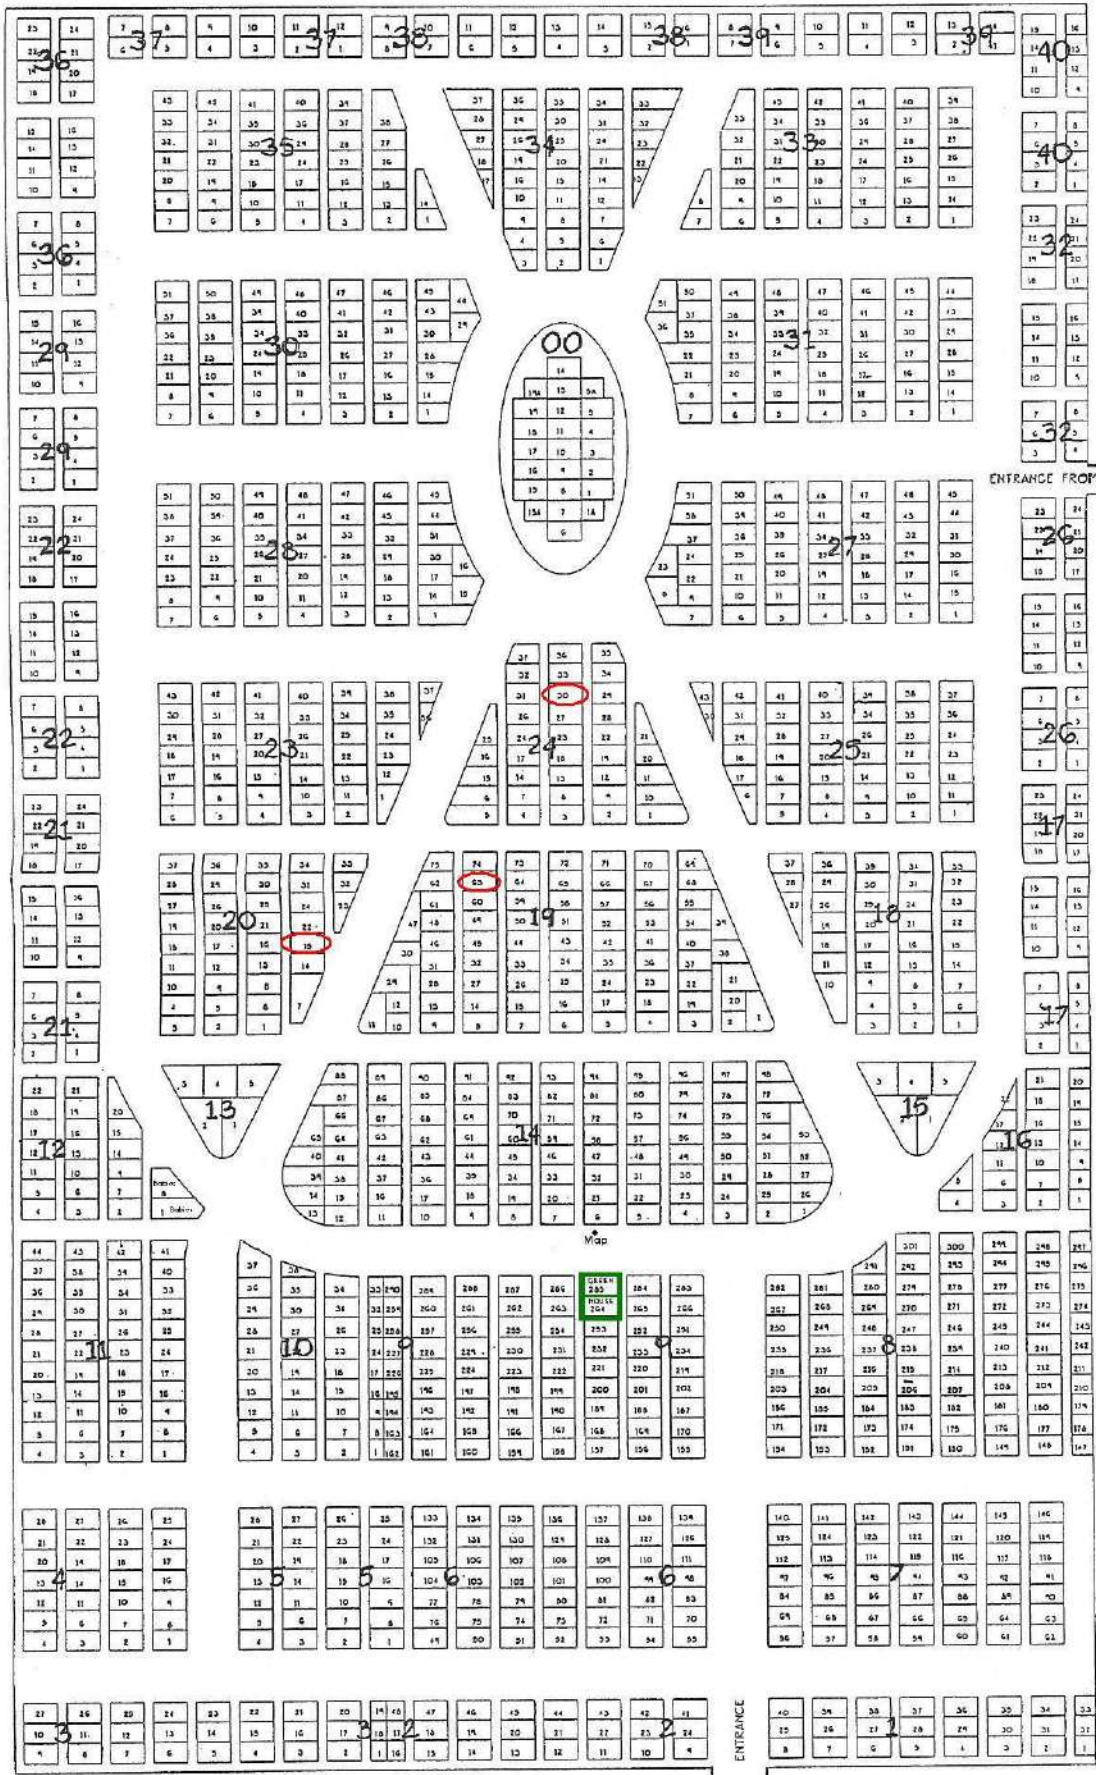

FOREST CEMETERY

CLEVELAND AVENUE

PATCH STREET

spaces are
set up like this

4	2
2	7
2	6
1	5